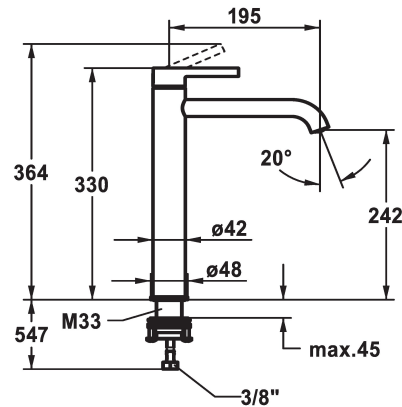

## KWC BEVO Lever mixer - Basin

Modell-Linie: BEVO | 12.421.093.177FL  
Hanat | Käsi­käyt­toiset hanat

### KWC-No.

**124616**  
chromeline, A 195, flexible connection hoses, without pop-up valve

**125021**  
matt black, A 195, flexible connection hoses, without pop-up valve

**125048**  
brushed steel, A 195, flexible connection hoses, without pop-up valve

### ATT-KWC-FARBCODE

chromeline

matt black

brushed steel

- with ceramic discs
- flow rate and temperature continuously variable
- temperature limitation
- \* Flexible connection hoses 3/8"
- \* QuickInstallation - Fastening via threaded connection with locking screws
- \* Mounting hole size ø35 mm

Measure\_Height

G\_Acoustic group

Projection\_A

EnergyLabelCH

ATT-KWC-MASS-WASSERAUSTRITT

Materiaali

lviCode

5 l/min (3 bar)