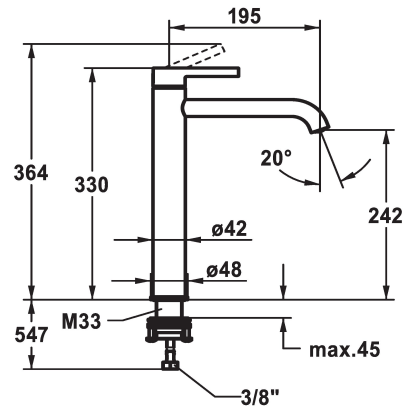

KWC BEVO Lever mixer - Basin

Modell-Linie: BEVO | 12.421.093.177FL
Taps | Manual taps

KWC-No.

124616
chromeline, A 195, flexible connection hoses, without pop-up valve

125021
matt black, A 195, flexible connection hoses, without pop-up valve

Color code

chromeline

matt black

brushed steel

- with ceramic discs
- flow rate and temperature continuously variable
- temperature limitation
- * Flexible connection hoses 3/8"
- * QuickInstallation - Fastening via threaded connection with locking screws
- * Mounting hole size ø35 mm

Technical Data

| | |
|------------------------|---------------------------|
| Flow rate | 5 l/min (3 bar) |
| pop-up valve | without pop-up valve |
| Connection | Flexible connection hoses |
| Handling | top lever |
| Color code | brushed steel |
| Installation type | for top-mounted sinks |
| Faucet_typ | Lever mixer |
| Measure Height | 330 |
| Acoustic group | I |
| Projection A | A 195 |
| Energy label | A |
| Dimension Water outlet | 242 |
| material | Brass |

| | |
|------------------------|---------------------------|
| Flow rate | 5 l/min (3 bar) |
| pop-up valve | without pop-up valve |
| Connection | Flexible connection hoses |
| Handling | top lever |
| Color code | brushed steel |
| Installation type | for top-mounted sinks |
| Faucet_typ | Lever mixer |
| Measure Height | 330 |
| Acoustic group | I |
| Projection A | A 195 |
| Energy label | A |
| Dimension Water outlet | 242 |
| material | Brass |