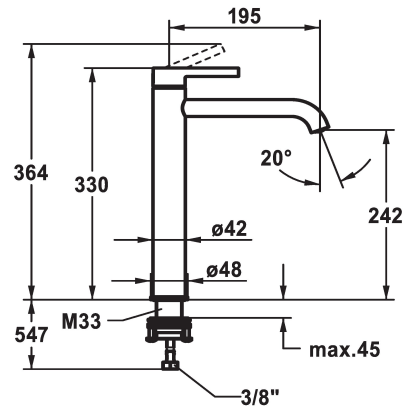

KWC BEVO Lever mixer - Basin

Modell-Linie: BEVO | 12.421.093.177FL
Taps | Manual taps

KWC-No.

124616
chromeline, A 195, flexible connection hoses, without pop-up valve

125021
matt black, A 195, flexible connection hoses, without pop-up valve

Color_code

chrome

matt black

brushed steel

- with ceramic discs
- flow rate and temperature continuously variable
- temperature limitation
- * Flexible connection hoses 3/8"
- * QuickInstallation - Fastening via threaded connection with locking screws
- * Mounting hole size ø35 mm

Technical Data

Flow rate	5 l/min (3 bar)
Pop-up_valve	without pop-up valve
Connection	Flexible connection hoses
Handling	top lever
Color_code	brushed steel
Installation_type	for top-mounted sinks
Faucet_typ	Lever mixer
Dimension Height	330
G_Acoustic group	I
Projection_A	A 195
Energy Label	A
Dimension Water outlet	242
material	Brass

Flow rate	5 l/min (3 bar)
Pop-up_valve	without pop-up valve
Connection	Flexible connection hoses
Handling	top lever
Color_code	brushed steel
Installation_type	for top-mounted sinks
Faucet_typ	Lever mixer
Dimension Height	330
G_Acoustic group	I
Projection_A	A 195
Energy Label	A
Dimension Water outlet	242
material	Brass