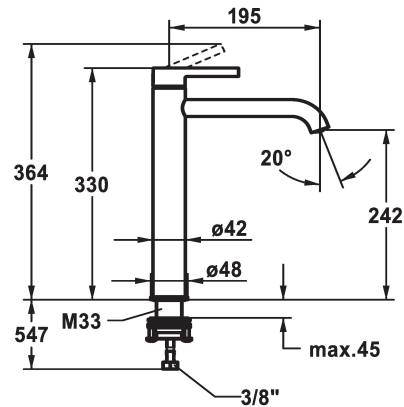

## KWC BEVO Lever mixer - Basin

Modell-Linie: BEVO | 12.421.093.177FL  
Taps | Manual taps

### Color code

chrome

matt black

brushed steel

- with ceramic discs
- flow rate and temperature continuously variable
- temperature limitation
- \* Flexible connection hoses 3/8"
- \* QuickInstallation - Fastening via threaded connection with locking screws
- \* Mounting hole size ø35 mm

### Technical Data

Flow rate	5 l/min (3 bar)
Pop-up_valve	without pop-up valve
Connection	Flexible connection hoses
Handling	top lever
Color code	brushed steel
Installation_type	for top-mounted sinks
Faucet_typ	Lever mixer
Dimension Height	330
G_Acoustic group	I
Projection_A	A 195
Energy Label	A
Dimension Water outlet	242
material	Brass

Flow rate	5 l/min (3 bar)
Pop-up_valve	without pop-up valve
Connection	Flexible connection hoses
Handling	top lever
Color code	brushed steel
Installation_type	for top-mounted sinks
Faucet_typ	Lever mixer
Dimension Height	330
G_Acoustic group	I
Projection_A	A 195
Energy Label	A
Dimension Water outlet	242
material	Brass