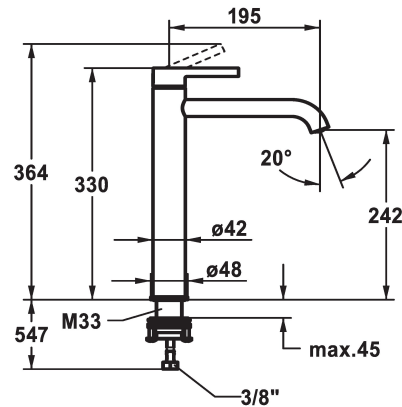

KWC BEVO Lever mixer - Basin

Modell-Linie: BEVO | 12.421.093.177FL
Umyvadlové armatury | Hydraulické armatury

KWC-No.

124616
chromeline, A 195, flexible connection hoses, without pop-up valve

125021
matt black, A 195, flexible connection hoses, without pop-up valve

125048
brushed steel, A 195, flexible connection hoses, without pop-up valve

- * Lever mixer
- * For top-mounted basins
- * EcoProtect - water-saving device
- * Fixed spout
- Neoperl® Caché® CS, Coin Slot
- * OptimalSpace - ample space for washing or working
- * KWC cartridge M 35 OP

ATT-KWC-FARBCODE

chromeline

matt black

brushed steel

- with ceramic discs
- flow rate and temperature continuously variable
- temperature limitation
- * Flexible connection hoses 3/8"
- * QuickInstallation - Fastening via threaded connection with locking screws
- * Mounting hole size ø35 mm

Measure_Height

G_Acoustic group

Projection_A

EnergyLabelCH

ATT-KWC-MASS-WASSERAUSTRITT

Materiál

5 l/min (3 bar)

ohne_Ablaufgarnitur