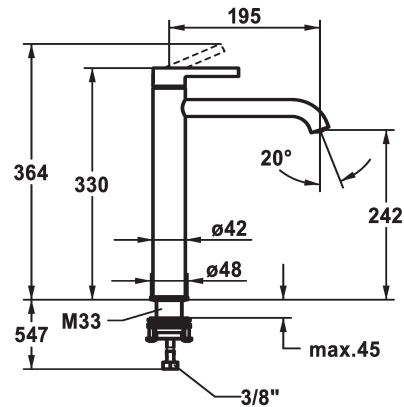

KWC BEVO Lever mixer - Basin

Modell-Linie: BEVO | 12.421.093.177FL
Umyvadlové armatury | Hydraulické armatury

KWC-No.

124616
chromeline, A 195, flexible connection hoses, without pop-up valve

125021
matt black, A 195, flexible connection hoses, without pop-up valve

125048
brushed steel, A 195, flexible connection hoses, without pop-up valve

- * Lever mixer
- * For top-mounted basins
- * EcoProtect - water-saving device
- * Fixed spout
- Neoperl® Caché® CS, Coin Slot
- * OptimalSpace - ample space for washing or working
- * KWC cartridge M 35 OP

ATT-KWC-FARBCODE

chromeline

matt black

brushed steel

- with ceramic discs
- flow rate and temperature continuously variable
- temperature limitation
- * Flexible connection hoses 3/8"
- * QuickInstallation - Fastening via threaded connection with locking screws
- * Mounting hole size ø35 mm

Measure_Height

G_Acoustic group

Projection_A

EnergyLabelCH

ATT-KWC-MASS-WASSERAUSTRITT

Materiál

5 l/min (3 bar)

ohne_Ablaufgarnitur