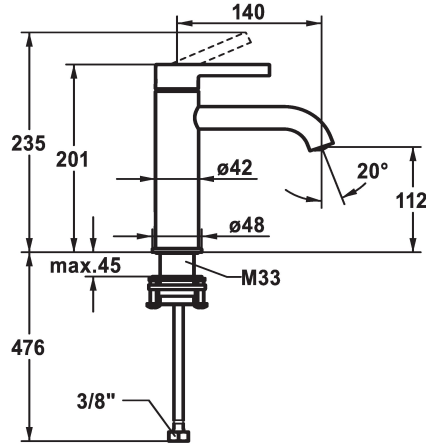

KWC BEVO Lever mixer - Basin

Modell-Linie: BEVO | 12.421.052.177FL
Kranar | Hydraulické armatúry

KWC-No.

125018
matt black, A 140, flexible connection hoses, with Push Open

125019
matt black, A 140, flexible connection hoses, without pop-up valve

125045
brushed steel, A 140, flexible connection hoses, with Push Open

125046
brushed steel, A 140, flexible connection hoses, without pop-up valve

- * Lever mixer
- * EcoProtect - water-saving device
- * Fixed spout
- Neoperl® Caché® CS, Coin Slot
- * OptimalSpace - ample space for washing or working
- * KWC cartridge M 35 OP
- with ceramic discs

brushed steel

brushed steel

- flow rate and temperature continuously variable
- temperature limitation
- * Flexible connection hoses 3/8"
- * QuickInstallation - Fastening via threaded connection with locking screws
- * Mounting hole size ø35 mm

Faucet_typ

Measure_Height

G_Acoustic_group

Projection_A

EnergyLabelCH

ATT-KWC-MASS-WASSERAUSTRITT

Material

5 l/min (3 bar)