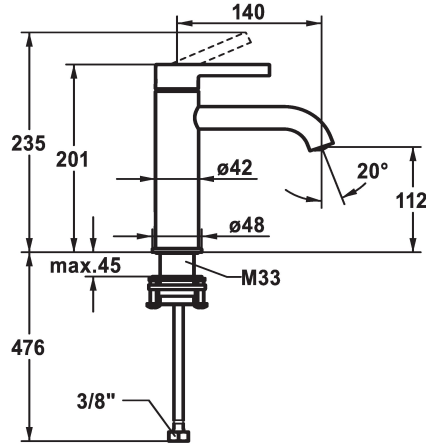

KWC BEVO Lever mixer - Basin

Modell-Linie: BEVO | 12.421.052.177FL
Armatura umywalkowa | Armatura jednouchwytywa

KWC-No.

125018
matt black, A 140, flexible connection hoses, with Push Open

125019
matt black, A 140, flexible connection hoses, without pop-up valve

125045
brushed steel, A 140, flexible connection hoses, with Push Open

125046
brushed steel, A 140, flexible connection hoses, without pop-up valve

- * Lever mixer
- * EcoProtect - water-saving device
- * Fixed spout
- Neoperl® Caché® CS, Coin Slot
- * OptimalSpace - ample space for washing or working
- * KWC cartridge M 35 OP
- with ceramic discs

brushed steel

brushed steel

- flow rate and temperature continuously variable
- temperature limitation
- * Flexible connection hoses 3/8"
- * QuickInstallation - Fastening via threaded connection with locking screws
- * Mounting hole size ø35 mm

Faucet_typ

Dimension Height

G_Acoustic group

Projection_A

EnergyLabelCH

ATT-KWC-MASS-WASSERAUSTRITT

Materiał

5 l/min (3 bar)