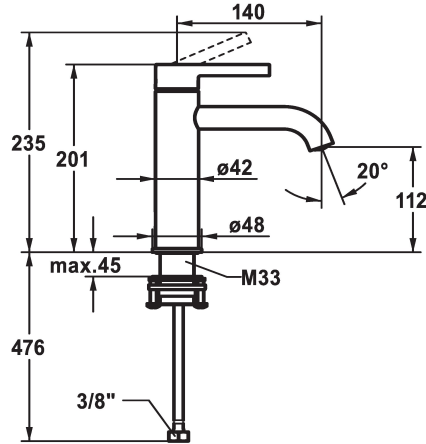

## KWC BEVO Eengreepsmengkraan

Modell-Linie: BEVO | 12.421.052.177FL  
Kranen | Eengreepkranen

### KWC-No.

**125018**  
matt black, A 140, flexible connection hoses, with Push Open

**125019**  
matt black, A 140, flexible connection hoses, without pop-up valve

**125045**  
brushed steel, A 140, flexible connection hoses, with Push Open

**125046**  
brushed steel, A 140, flexible connection hoses, without pop-up valve

A

Afmetingen wateruitlaat

112

Materiaal

Messing