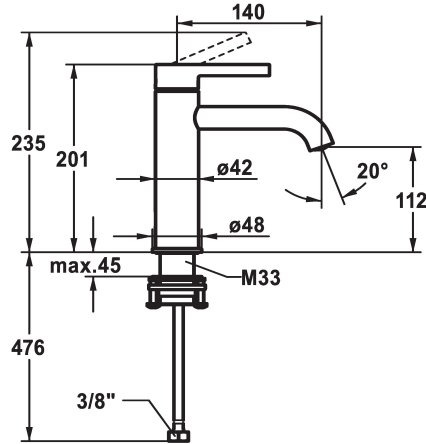

KWC BEVO Lever mixer - Basin

Modell-Linie: BEVO | 12.421.052.177FL
Hanat | Käsi käyttöiset hanat

KWC-No.

125018
matt black, A 140, flexible connection hoses, with Push Open

125019
matt black, A 140, flexible connection hoses, without pop-up valve

125045
brushed steel, A 140, flexible connection hoses, with Push Open

125046
brushed steel, A 140, flexible connection hoses, without pop-up valve

- * Lever mixer
- * EcoProtect - water-saving device
- * Fixed spout
- Neoperl® Caché® CS, Coin Slot
- * OptimalSpace - ample space for washing or working
- * KWC cartridge M 35 OP
- with ceramic discs

brushed steel

brushed steel

- flow rate and temperature continuously variable
- temperature limitation
- * Flexible connection hoses 3/8"
- * QuickInstallation - Fastening via threaded connection with locking screws
- * Mounting hole size ø35 mm

Faucet_typ

Measure_Height

G_Acoustic_group

Projection_A

EnergyLabelCH

ATT-KWC-MASS-WASSERAUSTRITT

Materiaali

IviCode