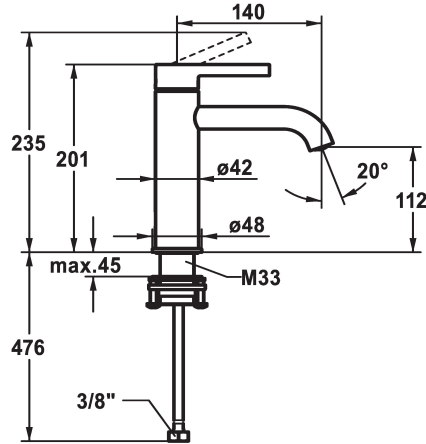

KWC BEVO Lever mixer - Basin

Modell-Linie: BEVO | 12.421.052.177FL
Taps | Manual taps

KWC-No.

125018
matt black, A 140, flexible connection hoses, with Push Open

125019
matt black, A 140, flexible connection hoses, without pop-up valve

125045
brushed steel, A 140, flexible connection hoses, with Push Open

125046
brushed steel, A 140, flexible connection hoses, without pop-up valve

- Lever mixer
- EcoProtect - water-saving device
- Fixed spout
- Neoperl® Caché® CS, Coin Slot
- OptimalSpace - ample space for washing or working
- KWC cartridge M 35 OP
- with ceramic discs

pop-up valve

with Push open

without pop-up valve

with Push open

without pop-up valve

Color code

matt black

matt black

brushed steel

brushed steel

- flow rate and temperature continuously variable
- temperature limitation
- Flexible connection hoses 3/8"
- QuickInstallation - Fastening via threaded connection with locking screws
- Mounting hole size ø35 mm

Technical Data

Flow rate	5 l/min (3 bar)
pop-up valve	without pop-up valve
Connection	Flexible connection hoses
Spout	fixed
Handling	top lever
Color code	brushed steel
Installation type	Pillar installation
Faucet_typ	Lever mixer
Measure Height	201
Acoustic group	I
Projection A	A 140
Energy label	A
Dimension Water outlet	112
material	Brass

Flow rate	5 l/min (3 bar)
pop-up valve	without pop-up valve
Connection	Flexible connection hoses
Spout	fixed
Handling	top lever
Color code	brushed steel
Installation type	Pillar installation
Faucet_typ	Lever mixer
Measure Height	201
Acoustic group	I
Projection A	A 140
Energy label	A
Dimension Water outlet	112
material	Brass

Spare Parts