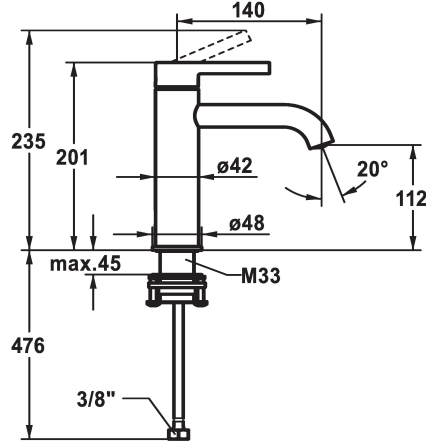

KWC BEVO Lever mixer - Basin

Modell-Linie: BEVO | 12.421.052.177FL
Taps | Manual taps

KWC-No.
125018 matt black, A 140, flexible connection hoses, with Push Open
125019 matt black, A 140, flexible connection hoses, without pop-up valve
125045 brushed steel, A 140, flexible connection hoses, with Push Open
125046 brushed steel, A 140, flexible connection hoses, without pop-up valve

pop-up assembly	Color code
with Push open	matt black
without pop-up valve	matt black
with Push open	brushed steel
without pop-up valve	brushed steel

- * Lever mixer
- * EcoProtect - water-saving device
- * Fixed spout
- Neoperl® Caché® CS, Coin Slot
- * OptimalSpace - ample space for washing or working
- * KWC cartridge M 35 OP
- with ceramic discs

- flow rate and temperature continuously variable
- temperature limitation
- * Flexible connection hoses 3/8"
- * QuickInstallation - Fastening via threaded connection with locking screws
- * Mounting hole size ø35 mm

Technical Data
Flow rate
pop-up assembly
Connection
Spout
Handling
Color code
Installation type
Faucet_typ
Dimension Height
Acoustic group
Projection A
Energy label
Dimension Water outlet
material

5 l/min (3 bar)
without pop-up valve
Flexible connection hoses
fixed
top lever
brushed steel
Pillar installation
Lever mixer
201
I
A 140
A
112
Brass