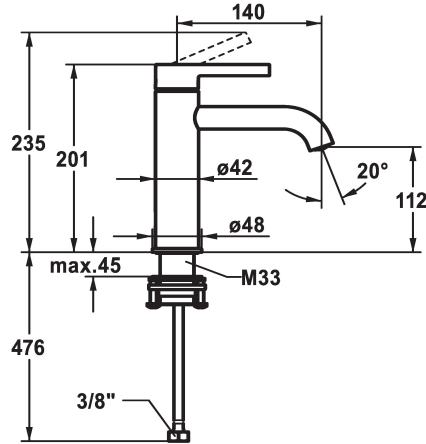

KWC BEVO Lever mixer - Basin

Modell-Linie: BEVO | 12.421.052.177FL
Taps | Manual taps

KWC-No.

125018
matt black, A 140, flexible connection hoses, with Push Open

125019
matt black, A 140, flexible connection hoses, without pop-up valve

- flow rate and temperature continuously variable
- temperature limitation
- * Flexible connection hoses 3/8"
- * QuickInstallation - Fastening via threaded connection with locking screws
- * Mounting hole size ø35 mm

Technical Data

Flow rate	5 l/min (3 bar)
Pop-up_valve	without pop-up valve
Connection	Flexible connection hoses
Spout	fixed
Handling	top lever
Color code	brushed steel
Installation_type	Pillar installation
Faucet_typ	Lever mixer
Dimension Height	201
G_Acoustic group	I
Projection_A	A 140
Energy Label	A
Dimension Water outlet	112
material	Brass

Flow rate	5 l/min (3 bar)
Pop-up_valve	without pop-up valve
Connection	Flexible connection hoses
Spout	fixed
Handling	top lever
Color code	brushed steel
Installation_type	Pillar installation
Faucet_typ	Lever mixer
Dimension Height	201
G_Acoustic group	I
Projection_A	A 140
Energy Label	A
Dimension Water outlet	112
material	Brass