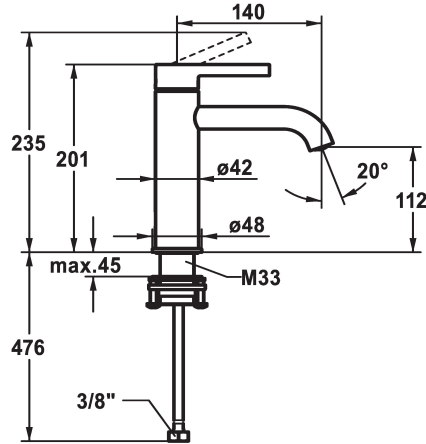

KWC BEVO Lever mixer - Basin

Modell-Linie: BEVO | 12.421.052.177FL
Taps | Manual taps

KWC-No.

125018
matt black, A 140, flexible connection hoses, with Push Open

125019
matt black, A 140, flexible connection hoses, without pop-up valve

125045
brushed steel, A 140, flexible connection hoses, with Push Open

125046
brushed steel, A 140, flexible connection hoses, without pop-up valve

- Lever mixer
- EcoProtect - water-saving device
- Fixed spout
- Neoperl® Caché® CS, Coin Slot
- OptimalSpace - ample space for washing or working
- KWC cartridge M 35 OP
- with ceramic discs

Pop-up_valve

with Push open

without pop-up valve

with Push open

without pop-up valve

Color code

matt black

matt black

brushed steel

brushed steel

- flow rate and temperature continuously variable
- temperature limitation
- Flexible connection hoses 3/8"
- QuickInstallation - Fastening via threaded connection with locking screws
- Mounting hole size ø35 mm

Technical Data

Flow rate	5 l/min (3 bar)
Pop-up_valve	without pop-up valve
Connection	Flexible connection hoses
Spout	fixed
Handling	top lever
Color code	brushed steel
Installation_type	Pillar installation
Faucet_typ	Lever mixer
Dimension Height	201
G_Acoustic group	I
Projection_A	A 140
Energy Label	A
Dimension Water outlet	112
material	Brass

Flow rate	5 l/min (3 bar)
Pop-up_valve	without pop-up valve
Connection	Flexible connection hoses
Spout	fixed
Handling	top lever
Color code	brushed steel
Installation_type	Pillar installation
Faucet_typ	Lever mixer
Dimension Height	201
G_Acoustic group	I
Projection_A	A 140
Energy Label	A
Dimension Water outlet	112
material	Brass

Spare Parts