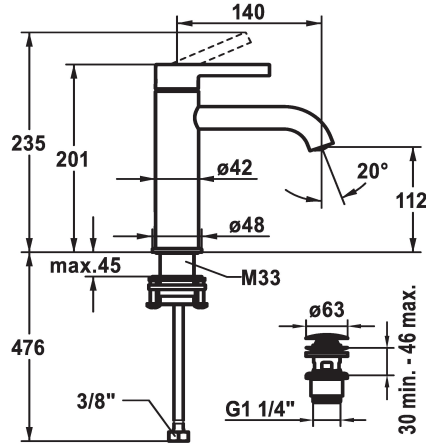

## KWC BEVO Lever mixer - Basin

Modell-Linie: BEVO | 12.421.642.177FL  
Kranar | Hydraulické armatúry

**125046**  
brushed steel, A 140, flexible connection hoses, without pop-up valve

- \* Lever mixer
- \* EcoProtect - water-saving device
- \* Fixed spout
- Neoperl® Caché® CS, Coin Slot
- \* OptimalSpace - ample space for washing or working
- \* KWC cartridge M 35 OP
- with ceramic discs
- flow rate and temperature continuously variable

### ATT-KWC-FARBCODE

matt black

matt black

brushed steel

brushed steel

- temperature limitation
- \* Flexible connection hoses 3/8"
- \* QuickInstallation - Fastening via threaded connection with locking screws
- \* Mounting hole size ø35 mm
- \* Scope of delivery:
- KWC pop-up valve Push Open 2 in 1 Z.538.321.177

Faucet\_typ

Measure\_Height

G\_Acoustic group

Projection\_A

EnergyLabelCH

ATT-KWC-MASS-WASSERAUSTRITT

Material

5 l/min (3 bar)