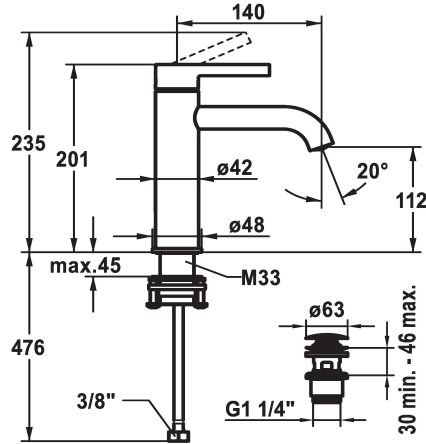

KWC BEVO Lever mixer - Basin

Modell-Linie: BEVO | 12.421.642.177FL
Armatura umywalkowa | Armatura jednouchwytowa

KWC-No.
125018 matt black, A 140, flexible connection hoses, with Push Open
125019 matt black, A 140, flexible connection hoses, without pop-up valve
125045 brushed steel, A 140, flexible connection hoses, with Push Open
125046 brushed steel, A 140, flexible connection hoses, without pop-up valve

- temperature limitation
- * Flexible connection hoses 3/8"
- * QuickInstallation - Fastening via threaded connection with locking screws
- * Mounting hole size ø35 mm
- * Scope of delivery:
- KWC pop-up valve Push Open 2 in 1 Z.538.321.177

Dane techniczne
A_Spout_Spray
ATT-KWC-ABLAUFGARNITUR
Connection
ATT-KWC-AUSLAUF
Handling
ATT-KWC-FARBCODE
Installation_type
Faucet_typ
Dimension Height
G_Acoustic group
Projection_A
EnergyLabelCH
ATT-KWC-MASS-WASSERAUSTRITT
Material

5 l/min (3 bar)
mit_Push_open
Flexible_Anschlussschläuche
fest
topbedient
brushed steel
Standmontage
Hebelmischer
201
I
A140
A
112
Mosiądz

Części zamienne

KWC BEVO Lever mixer - Basin

Modell-Linie: BEVO | 12.421.642.177FL
Armatura umywalkowa | Armatura jednouchwytowa