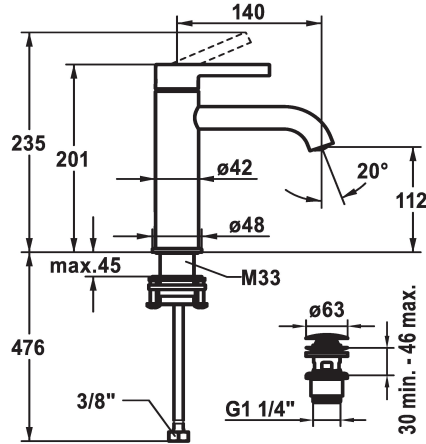

## KWC BEVO Lever mixer - Basin

Modell-Linie: BEVO | 12.421.642.177FL  
Armatura umywalkowa | Armatura jednouchwytowa

KWC-No.
<b>125018</b> matt black, A 140, flexible connection hoses, with Push Open
<b>125019</b> matt black, A 140, flexible connection hoses, without pop-up valve
<b>125045</b> brushed steel, A 140, flexible connection hoses, with Push Open
<b>125046</b> brushed steel, A 140, flexible connection hoses, without pop-up valve

ATT-KWC-ABLAUFGARNITUR	ATT-KWC-FARBCODE
mit_Push_open	matt black
ohne_Ablaufgarnitur	matt black
mit_Push_open	brushed steel
ohne_Ablaufgarnitur	brushed steel

- \* Lever mixer
- \* EcoProtect - water-saving device
- \* Fixed spout
- Neoperl® Caché® CS, Coin Slot
- \* OptimalSpace - ample space for washing or working
- \* KWC cartridge M 35 OP
- with ceramic discs
- flow rate and temperature continuously variable

- temperature limitation
- \* Flexible connection hoses 3/8"
- \* QuickInstallation - Fastening via threaded connection with locking screws
- \* Mounting hole size ø35 mm
- \* Scope of delivery:
- KWC pop-up valve Push Open 2 in 1 Z.538.321.177

Dane techniczne
A_Spout_Spray
ATT-KWC-ABLAUFGARNITUR
Connection
ATT-KWC-AUSLAUF
Handling
ATT-KWC-FARBCODE
Installation_type
Faucet_typ
Dimension Height
G_Acoustic group
Projection_A
EnergyLabelCH
ATT-KWC-MASS-WASSERAUSTRITT
Material