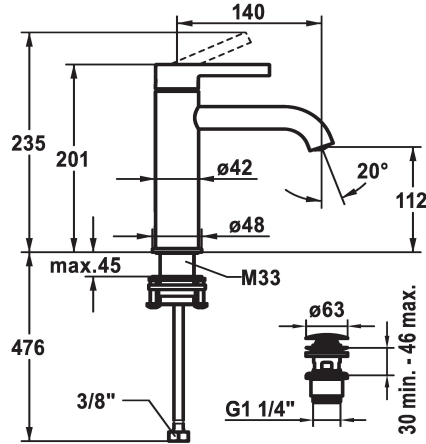

KWC BEVO Lever mixer - Basin

Modell-Linie: BEVO | 12.421.642.177FL
Hanat | Käsi käyttöiset hanat

KWC-No.

125018
matt black, A 140, flexible connection hoses, with Push Open

125019
matt black, A 140, flexible connection hoses, without pop-up valve

125045
brushed steel, A 140, flexible connection hoses, with Push Open

125046
brushed steel, A 140, flexible connection hoses, without pop-up valve

- * Lever mixer
- * EcoProtect - water-saving device
- * Fixed spout
- Neoperl® Caché® CS, Coin Slot
- * OptimalSpace - ample space for washing or working
- * KWC cartridge M 35 OP
- with ceramic discs
- flow rate and temperature continuously variable

brushed steel

brushed steel

- temperature limitation
- * Flexible connection hoses 3/8"
- * QuickInstallation - Fastening via threaded connection with locking screws
- * Mounting hole size ø35 mm
- * Scope of delivery:
- KWC pop-up valve Push Open 2 in 1 Z.538.321.177

Faucet_typ

Measure_Height

G_Acoustic group

Projection_A

EnergyLabelCH

ATT-KWC-MASS-WASSERAUSTRITT

Materiaali

lviCode