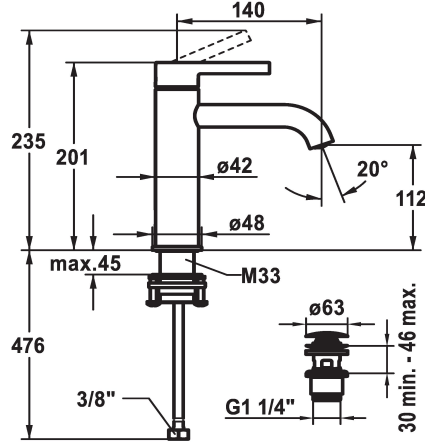

KWC BEVO Lever mixer - Basin

Modell-Linie: BEVO | 12.421.642.177FL
Taps | Manual taps

KWC-No.
125018 matt black, A 140, flexible connection hoses, with Push Open
125019 matt black, A 140, flexible connection hoses, without pop-up valve
125045 brushed steel, A 140, flexible connection hoses, with Push Open
125046 brushed steel, A 140, flexible connection hoses, without pop-up valve

pop-up valve	Color code
with Push open	matt black
without pop-up valve	matt black
with Push open	brushed steel
without pop-up valve	brushed steel

- * Lever mixer
- * EcoProtect - water-saving device
- * Fixed spout
- Neoperl® Caché® CS, Coin Slot
- * OptimalSpace - ample space for washing or working
- * KWC cartridge M 35 OP
- with ceramic discs
- flow rate and temperature continuously variable

- temperature limitation
- * Flexible connection hoses 3/8"
- * QuickInstallation - Fastening via threaded connection with locking screws
- * Mounting hole size ø35 mm
- * Scope of delivery:
- KWC pop-up valve Push Open 2 in 1 Z.538.321.177

Technical Data
Flow rate
pop-up valve
Connection
Spout
Handling
Color code
Installation type
Faucet_typ
Measure Height
Acoustic group
Projection A
Energy label
Dimension Water outlet
material

5 l/min (3 bar)
with Push open
Flexible connection hoses
fixed
top lever
brushed steel
Pillar installation
Lever mixer
201
I
A 140
A
112
Brass