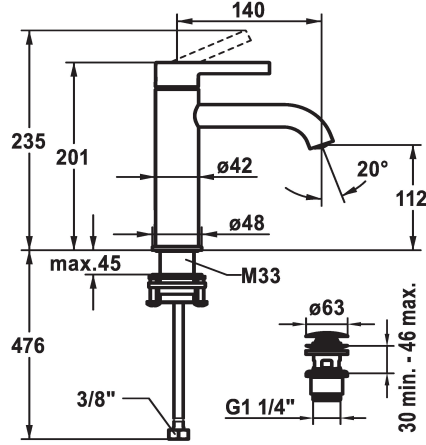

KWC BEVO Lever mixer - Basin

Modell-Linie: BEVO | 12.421.642.177FL
Taps | Manual taps

KWC-No.

125018
matt black, A 140, flexible connection hoses, with Push Open

125019
matt black, A 140, flexible connection hoses, without pop-up valve

125045
brushed steel, A 140, flexible connection hoses, with Push Open

125046
brushed steel, A 140, flexible connection hoses, without pop-up valve

- * Lever mixer
- * EcoProtect - water-saving device
- * Fixed spout
- Neoperl® Caché® CS, Coin Slot
- * OptimalSpace - ample space for washing or working
- * KWC cartridge M 35 OP
- with ceramic discs
- flow rate and temperature continuously variable

brushed steel

brushed steel

Technical Data

Flow rate	5 l/min (3 bar)
pop-up assembly	with Push open
Connection	Flexible connection hoses
Spout	fixed
Handling	top lever
Color code	brushed steel
Installation type	Pillar installation
Faucet_typ	Lever mixer
Dimension Height	201
Acoustic group	I
Projection A	A 140
Energy label	A
Dimension Water outlet	112
material	Brass

Flow rate	5 l/min (3 bar)
pop-up assembly	with Push open
Connection	Flexible connection hoses
Spout	fixed
Handling	top lever
Color code	brushed steel
Installation type	Pillar installation
Faucet_typ	Lever mixer
Dimension Height	201
Acoustic group	I
Projection A	A 140
Energy label	A
Dimension Water outlet	112
material	Brass