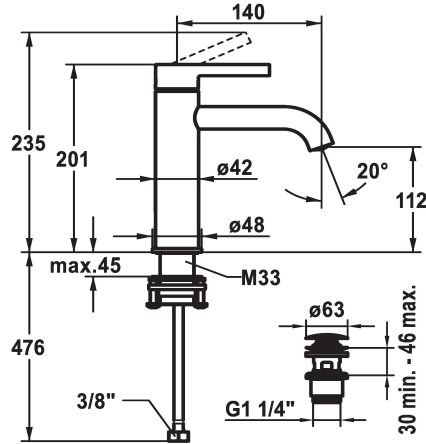

## KWC BEVO Lever mixer - Basin

Modell-Linie: BEVO | 12.421.642.177FL  
Umyvadlové armatury | Hydraulické armatury

KWC-No.
<b>125018</b> matt black, A 140, flexible connection hoses, with Push Open
<b>125019</b> matt black, A 140, flexible connection hoses, without pop-up valve
<b>125045</b> brushed steel, A 140, flexible connection hoses, with Push Open
<b>125046</b> brushed steel, A 140, flexible connection hoses, without pop-up valve

ATT-KWC-ABLAUFGARNITUR	ATT-KWC-FARBCODE
mit_Push_open	matt black
ohne_Ablaufgarnitur	matt black
mit_Push_open	brushed steel
ohne_Ablaufgarnitur	brushed steel

- \* Lever mixer
- \* EcoProtect - water-saving device
- \* Fixed spout
- Neoperl® Caché® CS, Coin Slot
- \* OptimalSpace - ample space for washing or working
- \* KWC cartridge M 35 OP
- with ceramic discs
- flow rate and temperature continuously variable

- temperature limitation
- \* Flexible connection hoses 3/8"
- \* QuickInstallation - Fastening via threaded connection with locking screws
- \* Mounting hole size ø35 mm
- \* Scope of delivery:
- KWC pop-up valve Push Open 2 in 1 Z.538.321.177

Technické údaje
A_Spout_Spray
ATT-KWC-ABLAUFGARNITUR
Connection
ATT-KWC-AUSLAUF
Handling
ATT-KWC-FARBCODE
Installation_type
Faucet_typ
Measure_Height
G_Acoustic group
Projection_A
EnergyLabelCH
ATT-KWC-MASS-WASSERAUSTRITT
Materiál