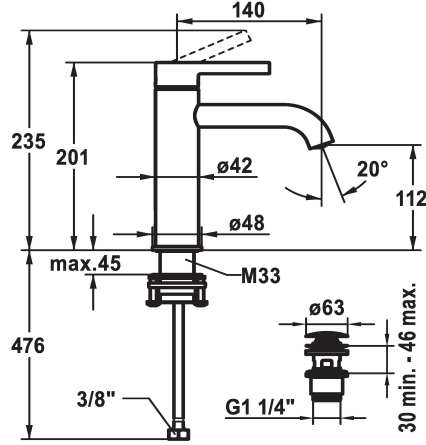

KWC BEVO Lever mixer - Basin

Modell-Linie: BEVO | 12.421.642.177FL
Taps | Manual taps

KWC-No.
125018 matt black, A 140, flexible connection hoses, with Push Open
125019 matt black, A 140, flexible connection hoses, without pop-up valve
125045 brushed steel, A 140, flexible connection hoses, with Push Open
125046 brushed steel, A 140, flexible connection hoses, without pop-up valve

Pop-up_valve	Color code
with Push open	matt black
without pop-up valve	matt black
with Push open	brushed steel
without pop-up valve	brushed steel

- * Lever mixer
- * EcoProtect - water-saving device
- * Fixed spout
- Neoperl® Caché® CS, Coin Slot
- * OptimalSpace - ample space for washing or working
- * KWC cartridge M 35 OP
- with ceramic discs
- flow rate and temperature continuously variable

- temperature limitation
- * Flexible connection hoses 3/8"
- * QuickInstallation - Fastening via threaded connection with locking screws
- * Mounting hole size ø35 mm
- * Scope of delivery:
- KWC pop-up valve Push Open 2 in 1 Z.538.321.177

Technical Data
Flow rate
Pop-up_valve
Connection
Spout
Handling
Color code
Installation_type
Faucet_typ
Dimension Height
G_Acoustic group
Projection_A
Energy Label
Dimension Water outlet
material

5 l/min (3 bar)
with Push open
Flexible connection hoses
fixed
top lever
brushed steel
Pillar installation
Lever mixer
201
I
A 140
A
112
Brass