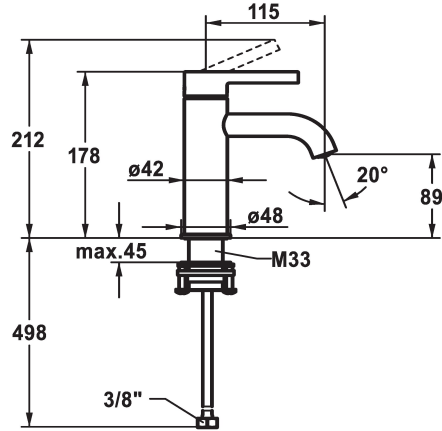

## KWC BEVO Eengreepsmengkraan

Modell-Linie: BEVO | 12.421.051.177FL  
Kranen | Eengreepkranen

### KWC-No.

**125016**  
matt black, A 115, flexible connection hoses, with Push Open

**125017**  
matt black, A 115, flexible connection hoses, without pop-up valve

**125043**  
brushed steel, A 115, flexible connection hoses, with Push Open

**125044**  
brushed steel, A 115, flexible connection hoses, without pop-up valve

Faucet\_typ

Hoogteafmeting

G\_Acoustic group

Projection\_A

EnergyLabelCH

Afmetingen wateruitlaat

Materiaal

5 l/min (3 bar)