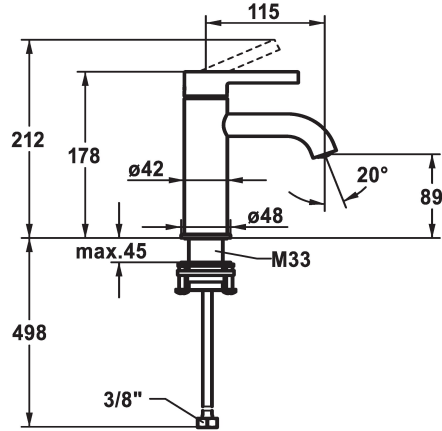

KWC BEVO Lever mixer - Basin

Modell-Linie: BEVO | 12.421.051.177FL
Hanat | Käsi käyttöiset hanat

KWC-No.

125016
matt black, A 115, flexible connection hoses, with Push Open

125017
matt black, A 115, flexible connection hoses, without pop-up valve

125043
brushed steel, A 115, flexible connection hoses, with Push Open

125044
brushed steel, A 115, flexible connection hoses, without pop-up valve

- * Lever mixer
- * EcoProtect - water-saving device
- * Fixed spout
- Neoperl® Caché® CS, Coin Slot
- * KWC cartridge M 35 OP
- with ceramic discs

brushed steel

brushed steel

- flow rate and temperature continuously variable
- temperature limitation
- * Flexible connection hoses 3/8"
- * QuickInstallation - Fastening via threaded connection with locking screws
- * Mounting hole size ø35 mm

Faucet_typ

Measure_Height

G_Acoustic_group

Projection_A

EnergyLabelCH

ATT-KWC-MASS-WASSERAUSTRITT

Materiaali

lviCode