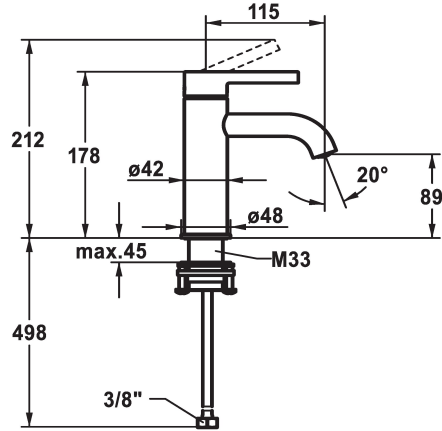

KWC BEVO Lever mixer - Basin

Modell-Linie: BEVO | 12.421.051.177FL
Taps | Manual taps

KWC-No.

125016
matt black, A 115, flexible connection hoses, with Push Open

125017
matt black, A 115, flexible connection hoses, without pop-up valve

125043
brushed steel, A 115, flexible connection hoses, with Push Open

125044
brushed steel, A 115, flexible connection hoses, without pop-up valve

- * Lever mixer
- * EcoProtect - water-saving device
- * Fixed spout
- Neoperl® Caché® CS, Coin Slot
- * KWC cartridge M 35 OP
- with ceramic discs

brushed steel

brushed steel

- flow rate and temperature continuously variable
- temperature limitation
- * Flexible connection hoses 3/8"
- * QuickInstallation - Fastening via threaded connection with locking screws
- * Mounting hole size ø35 mm

Technical Data

Flow rate
pop-up valve
Connection
Spout
Handling
Color code
Installation type
Faucet_typ
Measure Height
Acoustic group
Projection A
Energy label
Dimension Water outlet
material

5 l/min (3 bar)
without pop-up valve
Flexible connection hoses
fixed
top lever
brushed steel
Pillar installation
Lever mixer
178
I
A 115
A
89
Brass