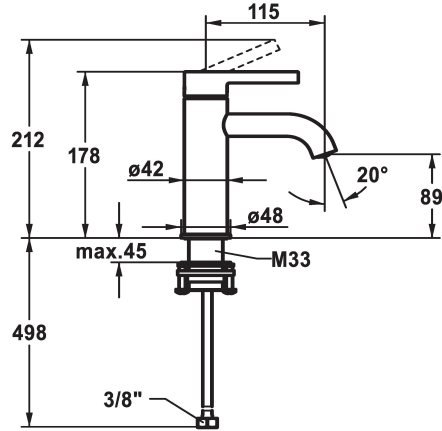

KWC BEVO Lever mixer - Basin

Modell-Linie: BEVO | 12.421.051.177FL
Taps | Manual taps

KWC-No.
125016 matt black, A 115, flexible connection hoses, with Push Open
125017 matt black, A 115, flexible connection hoses, without pop-up valve
125043 brushed steel, A 115, flexible connection hoses, with Push Open
125044 brushed steel, A 115, flexible connection hoses, without pop-up valve

pop-up assembly	Color code
with Push open	matt black
without pop-up valve	matt black
with Push open	brushed steel
without pop-up valve	brushed steel

- * Lever mixer
- * EcoProtect - water-saving device
- * Fixed spout
- Neoperl® Caché® CS, Coin Slot
- * KWC cartridge M 35 OP
- with ceramic discs

- flow rate and temperature continuously variable
- temperature limitation
- * Flexible connection hoses 3/8"
- * QuickInstallation - Fastening via threaded connection with locking screws
- * Mounting hole size ø35 mm

Technical Data
Flow rate
pop-up assembly
Connection
Spout
Handling
Color code
Installation type
Faucet_typ
Dimension Height
Acoustic group
Projection A
Energy label
Dimension Water outlet
material

5 l/min (3 bar)
without pop-up valve
Flexible connection hoses
fixed
top lever
brushed steel
Pillar installation
Lever mixer
178
I
A 115
A
89
Brass