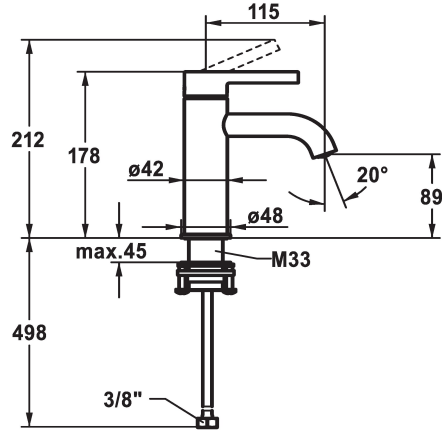

KWC BEVO Lever mixer - Basin

Modell-Linie: BEVO | 12.421.051.177FL
Taps | Manual taps

KWC-No.

125016
matt black, A 115, flexible connection hoses, with Push Open

125017
matt black, A 115, flexible connection hoses, without pop-up valve

125043
brushed steel, A 115, flexible connection hoses, with Push Open

125044
brushed steel, A 115, flexible connection hoses, without pop-up valve

- * Lever mixer
- * EcoProtect - water-saving device
- * Fixed spout
- Neoperl® Caché® CS, Coin Slot
- * KWC cartridge M 35 OP
- with ceramic discs

brushed steel

brushed steel

- flow rate and temperature continuously variable
- temperature limitation
- * Flexible connection hoses 3/8"
- * QuickInstallation - Fastening via threaded connection with locking screws
- * Mounting hole size ø35 mm

Technical Data

Flow rate
pop-up assembly
Connection
Spout
Handling
Color code
Installation type
Faucet_typ
Dimension Height
Acoustic group
Projection A
Energy label
Dimension Water outlet
material

5 l/min (3 bar)
without pop-up valve
Flexible connection hoses
fixed
top lever
brushed steel
Pillar installation
Lever mixer
178
I
A 115
A
89
Brass