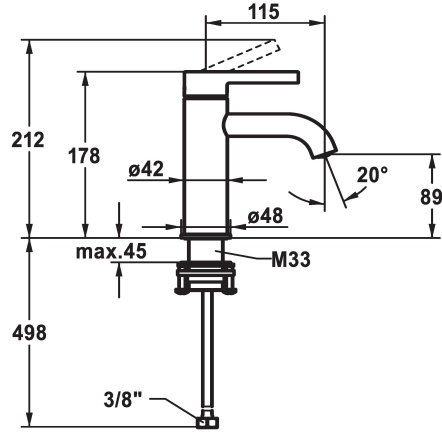

KWC BEVO Lever mixer - Basin

Modell-Linie: BEVO | 12.421.051.177FL
Taps | Manual taps

KWC-No.
125016 matt black, A 115, flexible connection hoses, with Push Open
125017 matt black, A 115, flexible connection hoses, without pop-up valve
125043 brushed steel, A 115, flexible connection hoses, with Push Open
125044 brushed steel, A 115, flexible connection hoses, without pop-up valve

Pop-up_valve	Color_code
with Push open	matt black
without pop-up valve	matt black
with Push open	brushed steel
without pop-up valve	brushed steel

- * Lever mixer
- * EcoProtect - water-saving device
- * Fixed spout
- Neoperl® Caché® CS, Coin Slot
- * KWC cartridge M 35 OP
- with ceramic discs

- flow rate and temperature continuously variable
- temperature limitation
- * Flexible connection hoses 3/8"
- * QuickInstallation - Fastening via threaded connection with locking screws
- * Mounting hole size ø35 mm

Technical Data
Flow rate
Pop-up_valve
Connection
Spout
Handling
Color_code
Installation_type
Faucet_typ
Dimension Height
G_Acoustic group
Projection_A
Energy Label
Dimension Water outlet
material

5 l/min (3 bar)
without pop-up valve
Flexible connection hoses
fixed
top lever
brushed steel
Pillar installation
Lever mixer
178
I
A 115
A
89
Brass