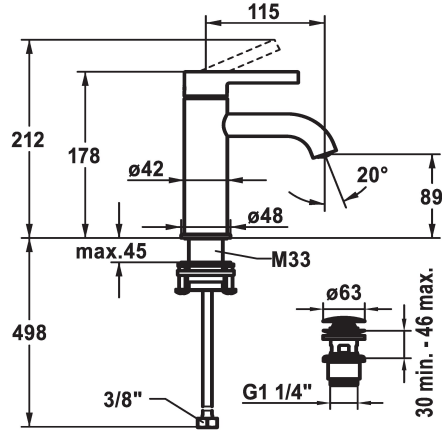

KWC BEVO Lever mixer - Basin

Modell-Linie: BEVO | 12.421.641.177FL
Kranar | Hydraulické armatúry

KWC-No.

125016
matt black, A 115, flexible connection hoses, with Push Open

125017
matt black, A 115, flexible connection hoses, without pop-up valve

125043
brushed steel, A 115, flexible connection hoses, with Push Open

125044
brushed steel, A 115, flexible connection hoses, without pop-up valve

- * Lever mixer
- * EcoProtect - water-saving device
- * Fixed spout
- Neoperl® Caché® CS, Coin Slot
- * KWC cartridge M 35 OP
- with ceramic discs
- flow rate and temperature continuously variable

brushed steel

brushed steel

- temperature limitation
- * Flexible connection hoses 3/8"
- * QuickInstallation - Fastening via threaded connection with locking screws
- * Mounting hole size ø35 mm
- * Scope of delivery:
- KWC pop-up valve Push Open 2 in 1 Z.538.321.177

Faucet_typ

Measure_Height

G_Acoustic_group

Projection_A

EnergyLabelCH

ATT-KWC-MASS-WASSERAUSTRITT

Material

5 l/min (3 bar)