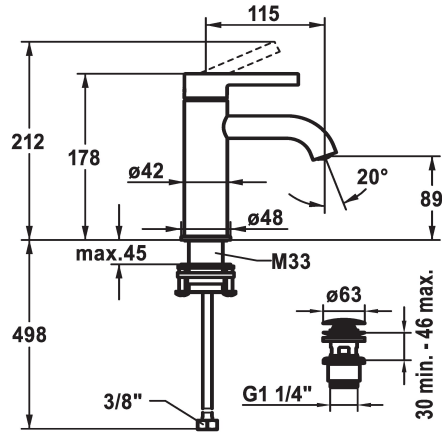

KWC BEVO Lever mixer - Basin

Modell-Linie: BEVO | 12.421.641.177FL
Armatura umywalkowa | Armatura jednouchwytowa

KWC-No.

125016
matt black, A 115, flexible connection hoses, with Push Open

125017
matt black, A 115, flexible connection hoses, without pop-up valve

125043
brushed steel, A 115, flexible connection hoses, with Push Open

125044
brushed steel, A 115, flexible connection hoses, without pop-up valve

- * Lever mixer
- * EcoProtect - water-saving device
- * Fixed spout
- Neoperl® Caché® CS, Coin Slot
- * KWC cartridge M 35 OP
- with ceramic discs
- flow rate and temperature continuously variable

brushed steel

brushed steel

- temperature limitation
- * Flexible connection hoses 3/8"
- * QuickInstallation - Fastening via threaded connection with locking screws
- * Mounting hole size ø35 mm
- * Scope of delivery:
- KWC pop-up valve Push Open 2 in 1 Z.538.321.177

Faucet_typ

Dimension Height

G_Acoustic_group

Projection_A

EnergyLabelCH

ATT-KWC-MASS-WASSERAUSTRITT

Materiał

5 l/min (3 bar)