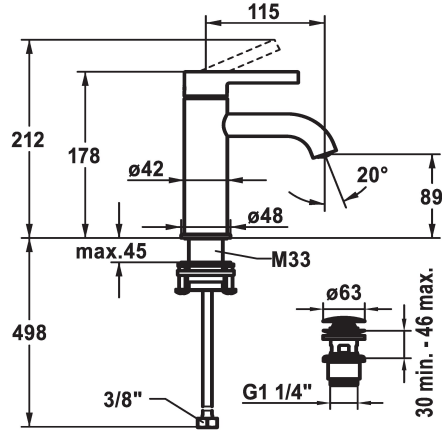

## KWC BEVO Lever mixer - Basin

Modell-Linie: BEVO | 12.421.641.177FL  
Hanat | Käsi käyttöiset hanat

### KWC-No.

**125016**  
matt black, A 115, flexible connection hoses, with Push Open

**125017**  
matt black, A 115, flexible connection hoses, without pop-up valve

**125043**  
brushed steel, A 115, flexible connection hoses, with Push Open

**125044**  
brushed steel, A 115, flexible connection hoses, without pop-up valve

- \* Lever mixer
- \* EcoProtect - water-saving device
- \* Fixed spout
- Neoperl® Caché® CS, Coin Slot
- \* KWC cartridge M 35 OP
- with ceramic discs
- flow rate and temperature continuously variable

### ATT-KWC-FARBCODE

matt black

matt black

brushed steel

brushed steel

- temperature limitation
- \* Flexible connection hoses 3/8"
- \* QuickInstallation - Fastening via threaded connection with locking screws
- \* Mounting hole size ø35 mm
- \* Scope of delivery:
- KWC pop-up valve Push Open 2 in 1 Z.538.321.177