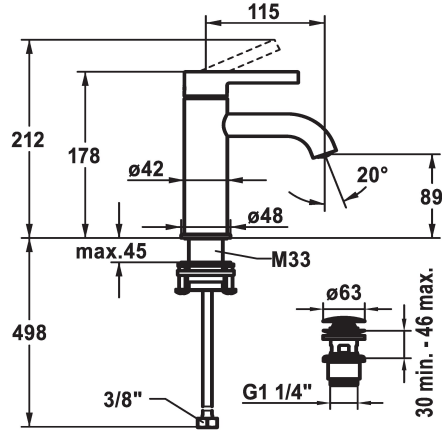

KWC BEVO Lever mixer - Basin

Modell-Linie: BEVO | 12.421.641.177FL
Taps | Manual taps

KWC-No.

125016
matt black, A 115, flexible connection hoses, with Push Open

125017
matt black, A 115, flexible connection hoses, without pop-up valve

125043
brushed steel, A 115, flexible connection hoses, with Push Open

125044
brushed steel, A 115, flexible connection hoses, without pop-up valve

- * Lever mixer
- * EcoProtect - water-saving device
- * Fixed spout
- Neoperl® Caché® CS, Coin Slot
- * KWC cartridge M 35 OP
- with ceramic discs
- flow rate and temperature continuously variable

brushed steel

brushed steel

- temperature limitation
- * Flexible connection hoses 3/8"
- * QuickInstallation - Fastening via threaded connection with locking screws
- * Mounting hole size ø35 mm
- * Scope of delivery:
- KWC pop-up valve Push Open 2 in 1 Z.538.321.177

Technical Data

| |
|------------------------|
| Flow rate |
| pop-up valve |
| Connection |
| Spout |
| Handling |
| Color code |
| Installation type |
| Faucet_typ |
| Measure Height |
| Acoustic group |
| Projection A |
| Energy label |
| Dimension Water outlet |
| material |