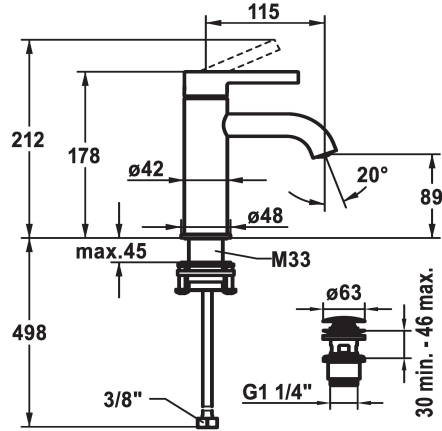

## KWC BEVO Lever mixer - Basin

Modell-Linie: BEVO | 12.421.641.177FL  
Umyvadlové armatury | Hydraulické armatury

**125044**  
brushed steel, A 115, flexible connection hoses, without pop-up valve

- \* Lever mixer
- \* EcoProtect - water-saving device
- \* Fixed spout
- Neoperl® Caché® CS, Coin Slot
- \* KWC cartridge M 35 OP
- with ceramic discs
- flow rate and temperature continuously variable

### ATT-KWC-FARBCODE

matt black

matt black

brushed steel

brushed steel

- temperature limitation
- \* Flexible connection hoses 3/8"
- \* QuickInstallation - Fastening via threaded connection with locking screws
- \* Mounting hole size ø35 mm
- \* Scope of delivery:
- KWC pop-up valve Push Open 2 in 1 Z.538.321.177

Faucet\_typ

Measure\_Height

G\_Acoustic\_group

Projection\_A

EnergyLabelCH

ATT-KWC-MASS-WASSERAUSTRITT

Materiál

5 l/min (3 bar)