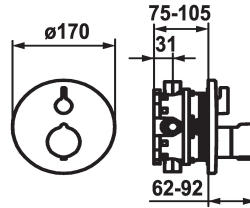

KWC

Trim kit - Thermostatic mixer - Tub

Modell-Linie: **SHOWERCULTURE | 20.004.812.176**

Ventiler | Termostatiska blandningsventiler

KWC-No.

124012
chromeline, Trim kit

124013
chromeline, Trim kit, with vacuum breaker

Technical Data

ATT-KWC-A_ABGANG_UP

19 l/min (3 bar)

Diameter

D170

Handling

frontbedient

ATT-KWC-FARBCODE