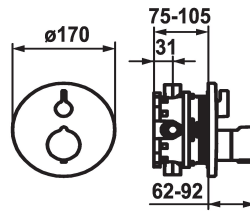

KWC

Trim kit - Thermostatic mixer - Tub

Modell-Linie: **SHOWERCULTURE** | 20.004.812.176
Valves | Thermostatic mixing valve

KWC-No.

124012
chromeline, Trim kit

124013
chromeline, Trim kit, with vacuum breaker

- escutcheon handle to control flow and for diverter
- Fastening of the cover plate without screws
- * To be ordered separately:
 - Unit for concealed installation KWC BLUEBOX®
 - ½", without shut-off valve, 39.999.900.931
 - ¾" (½"), with shut-off valve, 39.999.910.931

Technical Data

Flow rate
Diameter
Handling
Color code
Installation type
Faucet_typ
Acoustic group
Concealed unit
Energy label
material

19 l/min (3 bar)
D170
front lever
matt black
Wall mounted
Thermostatic
I
Trim kit, with vacuum breaker
C
Brass