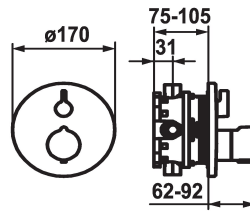

KWC

Trim kit - Thermostatic mixer - Tub

Modell-Linie: **SHOWERCULTURE** | 20.004.812.176

Valves | Thermostatic mixing valve

KWC-No.

124012
chromeline, Trim kit

124013
chromeline, Trim kit, with vacuum breaker

125034
matt black, Trim kit

125035
matt black, Trim kit, with vacuum breaker

125061
brushed steel, Trim kit

125062
brushed steel, Trim kit, with vacuum breaker

Color code

chrome

chrome

matt black

- escutcheon handle to control flow and for diverter
- Fastening of the cover plate without screws
- * To be ordered separately:
 - Unit for concealed installation KWC BLUEBOX®
 - ½", without shut-off valve, 39.999.900.931
 - ¾" (½"), with shut-off valve, 39.999.910.931

Technical Data

Flow rate
Diameter
Handling
Color code
Installation_type
Faucet_typ
G_Acoustic group
Concealed_unit
Energy Label
material

19 l/min (3 bar)
D170
front lever
matt black
Wall mounted
Thermostatic
I
Trim kit, with vacuum breaker
C
Brass