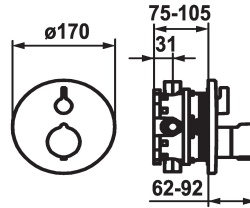

KWC

Trim kit - Thermostatic mixer - Tub

Modell-Linie: **SHOWERCULTURE** | 20.004.802.176

Ventiler | Termostatiska blandningsventiler

KWC-No.

124012
chromeline, Trim kit

124013
chromeline, Trim kit, with vacuum breaker