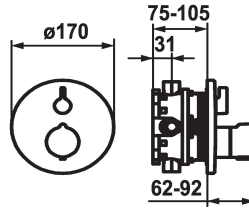

KWC

Trim kit - Thermostatic mixer - Tub

Modell-Linie: **SHOWERCULTURE** | 20.004.802.176
Valves | Thermostatic mixing valve

KWC-No.

124012
chromeline, Trim kit

124013
chromeline, Trim kit, with vacuum breaker

125034
matt black, Trim kit

125035
matt black, Trim kit, with vacuum breaker

125061
brushed steel, Trim kit

125062
brushed steel, Trim kit, with vacuum breaker

Color code

chromeline

chromeline

matt black

matt black

brushed steel

brushed steel

Concealed unit

Trim kit

Trim kit, with vacuum breaker

Trim kit

Trim kit, with vacuum breaker

Trim kit

Trim kit, with vacuum breaker

- Trim kit with thermostatic function unit style
- Outflow top and below
- SkinProtect - Safety stop prevents scalding
- Turning handle to control flow and for diverter
- Inherently safe against backflow
- Scope of delivery:
  - Function unit, temperature lever, sleeve, cover plate, holder for

- escutcheon handle to control flow and for diverter
- Fastening of the cover plate without screws
- To be ordered separately:
  - Unit for concealed installation KWC BLUEBOX®
  - ½", without shut-off valve, 39.999.900.931
  - ¾" (½"), with shut-off valve, 39.999.910.931

Technical Data

Flow rate
Diameter
Handling
Color code
Installation type
Faucet_typ
Acoustic group
Concealed unit
Energy label
material

19 l/min (3 bar)
D170
front lever
matt black
Wall mounted
Thermostatic
I
Trim kit
C
Brass

Optional Accessories