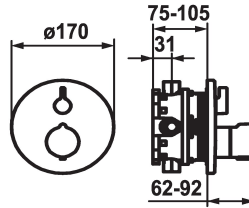

KWC

Trim kit - Thermostatic mixer - Tub

Modell-Linie: **SHOWERCULTURE** | 20.004.802.176
Valves | Thermostatic mixing valve

KWC-No.

124012
chromeline, Trim kit

124013
chromeline, Trim kit, with vacuum breaker

125034
matt black, Trim kit

125035
matt black, Trim kit, with vacuum breaker

125061
brushed steel, Trim kit

125062
brushed steel, Trim kit, with vacuum breaker

Color code

chrome

chrome

matt black

matt black

brushed steel

brushed steel

Concealed_unit

Trim kit

Trim kit, with vacuum breaker

Trim kit

Trim kit, with vacuum breaker

Trim kit

Trim kit, with vacuum breaker

- Trim kit with thermostatic function unit style
- Outflow top and below
- SkinProtect - Safety stop prevents scalding
- Turning handle to control flow and for diverter
- Intrinsically safe against backflow
- Scope of delivery:
  - Function unit, temperature lever, sleeve, cover plate, holder for

- escutcheon handle to control flow and for diverter
- Fastening of the cover plate without screws
- To be ordered separately:
  - Unit for concealed installation KWC BLUEBOX®
  - ½", without shut-off valve, 39.999.900.931
  - ¾" (½"), with shut-off valve, 39.999.910.931

Technical Data

Flow rate
Diameter
Handling
Color code
Installation_type
Faucet_typ
G_Acoustic group
Concealed_unit
Energy Label
material

19 l/min (3 bar)
D170
front lever
matt black
Wall mounted
Thermostatic
I
Trim kit
C
Brass

Optional Accessories