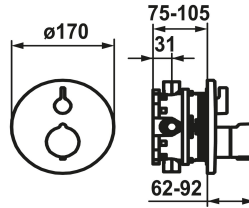

#### KWC-No.

**124011**  
chromeline, Trim kit

**125032**  
matt black, Trim kit

**125059**  
brushed steel, Trim kit