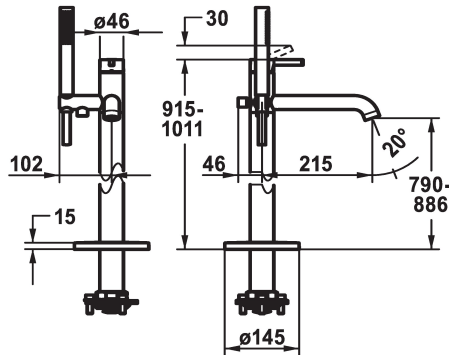

## KWC BEVO Lever mixer - Tub

Modell-Linie: BEVO | 20.421.093.176  
Armatura natryskowa | Baterie wannowe

### KWC-No.

**124791**  
chromeline, A 215, with hand shower and hose

**125030**  
matt black, A 215, with hand shower and hose

**125057**  
brushed steel, A 215, with hand shower and hose

- \* Lever mixer
- \* For freestanding tub
- \* Integrated check valve in the hose outlet
- \* with shower holder
- \* Fixed spout
- Neoperl® SLIM®
- \* KWC cartridge M 35 OP
- with ceramic discs

### ATT-KWC-FARBCODE

chromeline

matt black

brushed steel

- flow rate and temperature continuously variable
- temperature limitation
- \* Scope of delivery:
  - Hand shower KWC FIT-X slim 26.000.103.176
  - Shower hose 1500 mm, plastic 26.001.033.176
- \* To be ordered separately:
  - Unit for concealed installation 39.000.602.931

Faucet\_typ

Dimension Height

G\_Acoustic\_group

ATT-KWC-G\_BRAUSENABGANG

Projection\_A

EnergyLabelCH

ATT-KWC-MASS-WASSERAUSTRITT

Materiał