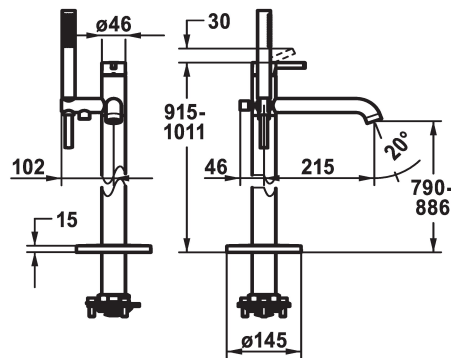

## KWC BEVO Lever mixer - Tub

Modell-Linie: BEVO | 20.421.093.176  
Suihkut ja suihkupaneelit | Allashanat

### KWC-No.

**124791**  
chromeline, A 215, with hand shower and hose

**125030**  
matt black, A 215, with hand shower and hose

**125057**  
brushed steel, A 215, with hand shower and hose

### ATT-KWC-FARBCODE

chromeline

matt black

brushed steel

- \* Lever mixer
- \* For freestanding tub
- \* Integrated check valve in the hose outlet
- \* with shower holder
- \* Fixed spout
- Neoperl® SLIM®
- \* KWC cartridge M 35 OP
- with ceramic discs

- flow rate and temperature continuously variable
- temperature limitation
- \* Scope of delivery:
  - Hand shower KWC FIT-X slim 26.000.103.176
  - Shower hose 1500 mm, plastic 26.001.033.176
- \* To be ordered separately:
  - Unit for concealed installation 39.000.602.931