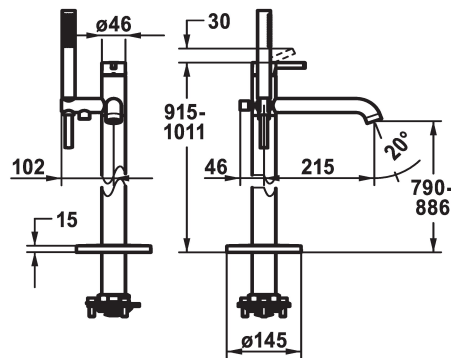

## KWC BEVO Lever mixer - Tub

Modell-Linie: BEVO | 20.421.093.176  
Showers | Exposed bath mixer

### Color code

chromeline

matt black

brushed steel

- \* Lever mixer
- \* For freestanding tub
- \* Integrated check valve in the hose outlet
- \* with shower holder
- \* Fixed spout
- Neoperl® SLIM®
- \* KWC cartridge M 35 OP
- with ceramic discs

- flow rate and temperature continuously variable
- temperature limitation
- \* Scope of delivery:
  - Hand shower KWC FIT-X slim 26.000.103.176
  - Shower hose 1500 mm, plastic 26.001.033.176
- \* To be ordered separately:
  - Unit for concealed installation 39.000.602.931

### Technical Data

Flow rate
Spray outlet: Flow rate
Spout
Showerset
Handling
Color code
Installation type
Faucet_typ
Measure Height
Acoustic group
Spray outlet: Acoustic group
Projection A
Energy label
Dimension Water outlet
material