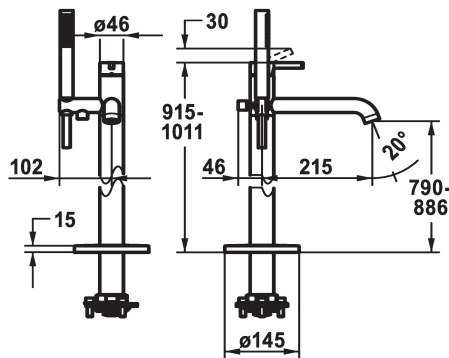

KWC BEVO Lever mixer - Tub

Modell-Linie: BEVO | 20.421.093.176
Sprchové armatury | Vanové armatury

KWC-No.

124791
chromeline, A 215, with hand shower and hose

125030
matt black, A 215, with hand shower and hose

125057
brushed steel, A 215, with hand shower and hose

- * Lever mixer
- * For freestanding tub
- * Integrated check valve in the hose outlet
- * with shower holder
- * Fixed spout
- Neoperl® SLIM®
- * KWC cartridge M 35 OP
- with ceramic discs

ATT-KWC-FARBCODE

chromeline

matt black

brushed steel

- flow rate and temperature continuously variable
- temperature limitation
- * Scope of delivery:
- Hand shower KWC FIT-X slim 26.000.103.176
- Shower hose 1500 mm, plastic 26.001.033.176
- * To be ordered separately:
- Unit for concealed installation 39.000.602.931

Náhradní díly

KWC BEVO Lever mixer - Tub

Modell-Linie: BEVO | 20.421.093.176
Sprchové armatury | Vanové armatury

Shower hose

538513
3600009263

Cartridge M 35 OP

538331
Z.537.710