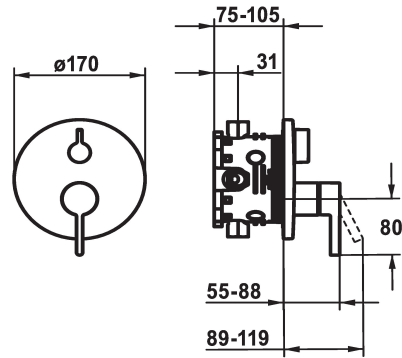

KWC BEVO Trim kit - Lever mixer - Tub

Modell-Linie: BEVO | 20.424.510.176
Duschar | Badkarsarmaturer

KWC-No.
124634 chromeline, Trim kit
124636 chromeline, Trim kit, with vacuum breaker
125027 matt black, Trim kit
125028 matt black, Trim kit, with vacuum breaker
125054 brushed steel, Trim kit
125055 brushed steel, Trim kit, with vacuum breaker

ATT-KWC-FARBCODE	ATT-KWC-UNTERPUTZ
chromeline	FM-Set
chromeline	FM-Set mit SI
matt black	FM-Set
matt black	FM-Set mit SI
brushed steel	FM-Set
brushed steel	FM-Set mit SI

* Trim kit with function unit
* Outflow top and below
* Turning handle for diverter
* KWC cartridge M 35 H
- with ceramic discs
- flow rate and temperature continuously variable
* Scope of delivery:

- Function unit, lever, cap, sleeve, cover plate, holder for escutcheon, diverter
- Fastening of the cover plate without screws
* To be ordered separately:
- Unit for concealed installation KWC BLUEBOX®
½", without shut-off valve, 39.999.900.931
¾" (½"), with shut-off valve, 39.999.910.931

Technical Data
ATT-KWC-A_ABGANG_UP
Diameter
Handling
ATT-KWC-FARBCODE
Installation_type
Faucet_typ
G_Acoustic_group
ATT-KWC-UNTERPUTZ
EnergyLabelCH
Material

19 l/min (3 bar)
D170
frontbedient
matt black
Väggmontering
Hebelmischer
I
FM-Set mit SI
C
Mässing