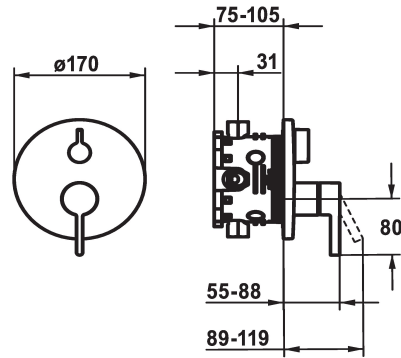

KWC BEVO Trim kit - Lever mixer - Tub

Modell-Linie: BEVO | 20.424.510.176
Armatura natryskowa | Baterie wannowe

KWC-No.
124634 chromeline, Trim kit
124636 chromeline, Trim kit, with vacuum breaker
125027 matt black, Trim kit
125028 matt black, Trim kit, with vacuum breaker
125054 brushed steel, Trim kit
125055 brushed steel, Trim kit, with vacuum breaker

ATT-KWC-FARBCODE	ATT-KWC-UNTERPUTZ
chromeline	FM-Set
chromeline	FM-Set mit SI
matt black	FM-Set
matt black	FM-Set mit SI
brushed steel	FM-Set
brushed steel	FM-Set mit SI

* Trim kit with function unit
* Outflow top and below
* Turning handle for diverter
* KWC cartridge M 35 H
- with ceramic discs
- flow rate and temperature continuously variable
* Scope of delivery:

- Function unit, lever, cap, sleeve, cover plate, holder for escutcheon, diverter
- Fastening of the cover plate without screws
* To be ordered separately:
- Unit for concealed installation KWC BLUEBOX®
½", without shut-off valve, 39.999.900.931
¾" (½"), with shut-off valve, 39.999.910.931

Dane techniczne
ATT-KWC-A_ABGANG_UP
średnicy
Handling
ATT-KWC-FARBCODE
Installation_type
Faucet_typ
G_Acoustic_group
ATT-KWC-UNTERPUTZ
EnergyLabelCH
Materiał

19 l/min (3 bar)
D170
frontbedient
matt black
Montaż naścienny
Hebelmischer
I
FM-Set mit SI
C
Mosiądz