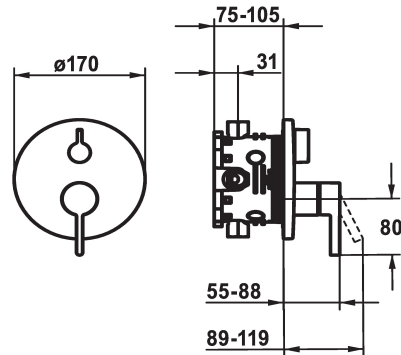

KWC BEVO Trim kit - Lever mixer - Tub

Modell-Linie: BEVO | 20.424.510.176
Showers | Exposed bath mixer

KWC-No.
124634 chromeline, Trim kit
124636 chromeline, Trim kit, with vacuum breaker
125027 matt black, Trim kit
125028 matt black, Trim kit, with vacuum breaker
125054 brushed steel, Trim kit
125055 brushed steel, Trim kit, with vacuum breaker

* Trim kit with function unit
* Outflow top and below
* Turning handle for diverter
* KWC cartridge M 35 H
- with ceramic discs
- flow rate and temperature continuously variable
* Scope of delivery:

- Function unit, lever, cap, sleeve, cover plate, holder for escutcheon, diverter
- Fastening of the cover plate without screws
* To be ordered separately:
- Unit for concealed installation KWC BLUEBOX®
½", without shut-off valve, 39.999.900.931
¾" (½"), with shut-off valve, 39.999.910.931

Technical Data
Flow rate
Diameter
Handling
Color code
Installation_type
Faucet_typ
G_Acoustic_group
Concealed_unit
Energy Label
material

19 l/min (3 bar)
D170
front lever
matt black
Wall mounted
Lever mixer
I
Trim kit, with vacuum breaker
C
Brass

Optional Accessories

KWC BEVO

Trim kit - Lever mixer - Tub

Modell-Linie: BEVO | 20.424.510.176

Showers | Exposed bath mixer

BLUEBOX Alignment set

537593
Z.537.593

BLUEBOX Extension set 15 mm