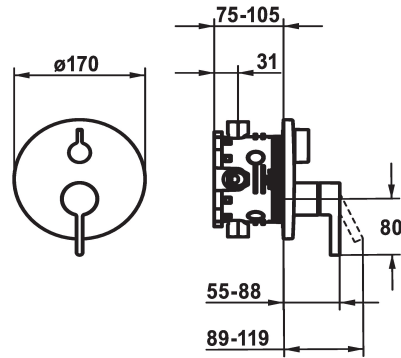

## KWC BEVO Trim kit - Lever mixer - Tub

Modell-Linie: BEVO | 20.424.510.176  
Showers | Exposed bath mixer

KWC-No.
<b>124634</b> chromeline, Trim kit
<b>124636</b> chromeline, Trim kit, with vacuum breaker
<b>125027</b> matt black, Trim kit
<b>125028</b> matt black, Trim kit, with vacuum breaker
<b>125054</b> brushed steel, Trim kit
<b>125055</b> brushed steel, Trim kit, with vacuum breaker

\* Trim kit with function unit  
\* Outflow top and below  
\* Turning handle for diverter  
\* KWC cartridge M 35 H  
- with ceramic discs  
- flow rate and temperature continuously variable  
\* Scope of delivery:

- Function unit, lever, cap, sleeve, cover plate, holder for escutcheon, diverter  
- Fastening of the cover plate without screws  
\* To be ordered separately:  
- Unit for concealed installation KWC BLUEBOX®  
½", without shut-off valve, 39.999.900.931  
¾" (½"), with shut-off valve, 39.999.910.931

Technical Data
Flow rate
Diameter
Handling
Color code
Installation_type
Faucet_typ
G_Acoustic group
Concealed_unit
Energy Label
material

19 l/min (3 bar)
D170
front lever
matt black
Wall mounted
Lever mixer
I
Trim kit, with vacuum breaker
C
Brass