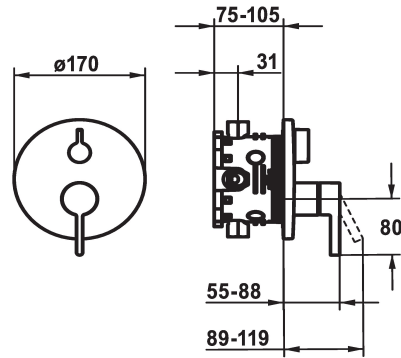

KWC BEVO Trim kit - Lever mixer - Tub

Modell-Linie: BEVO | 20.424.500.176
Armatura natryskowa | Baterie wannowe

KWC-No.
124634 chromeline, Trim kit
124636 chromeline, Trim kit, with vacuum breaker
125027 matt black, Trim kit
125028 matt black, Trim kit, with vacuum breaker
125054 brushed steel, Trim kit
125055 brushed steel, Trim kit, with vacuum breaker

ATT-KWC-FARBCODE	ATT-KWC-UNTERPUTZ
chromeline	FM-Set
chromeline	FM-Set mit SI
matt black	FM-Set
matt black	FM-Set mit SI
brushed steel	FM-Set
brushed steel	FM-Set mit SI

* Trim kit with function unit
* Outflow top and below
* Turning handle for diverter
* KWC cartridge M 35 H
- with ceramic discs
- flow rate and temperature continuously variable
* Scope of delivery:

- Function unit, lever, cap, sleeve, cover plate, holder for escutcheon, diverter
- Fastening of the cover plate without screws
* To be ordered separately:
- Unit for concealed installation KWC BLUEBOX®
½", without shut-off valve, 39.999.900.931
¾" (½"), with shut-off valve, 39.999.910.931

Dane techniczne
ATT-KWC-A_ABGANG_UP
średnicy
Handling
ATT-KWC-FARBCODE
Installation_type
Faucet_typ
G_Acoustic_group
ATT-KWC-UNTERPUTZ
EnergyLabelCH
Materiał

19 l/min (3 bar)
D170
frontbedient
matt black
Montaż naścienny
Hebelmischer
I
FM-Set
C
Mosiądz