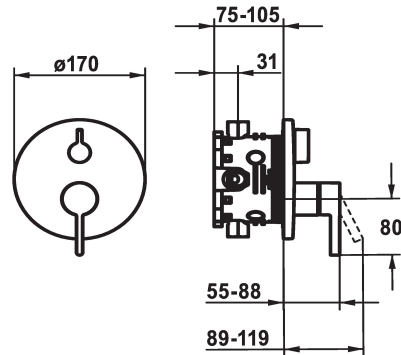

KWC BEVO Trim kit - Lever mixer - Tub

Modell-Linie: BEVO | 20.424.500.176
Suihkut ja suihkupaneelit | Allashanat

KWC-No.
124634 chromeline, Trim kit
124636 chromeline, Trim kit, with vacuum breaker
125027 matt black, Trim kit
125028 matt black, Trim kit, with vacuum breaker
125054 brushed steel, Trim kit
125055 brushed steel, Trim kit, with vacuum breaker

ATT-KWC-FARBCODE	ATT-KWC-UNTERPUTZ
chromeline	FM-Set
chromeline	FM-Set mit SI
matt black	FM-Set
matt black	FM-Set mit SI
brushed steel	FM-Set
brushed steel	FM-Set mit SI

* Trim kit with function unit
* Outflow top and below
* Turning handle for diverter
* KWC cartridge M 35 H
- with ceramic discs
- flow rate and temperature continuously variable
* Scope of delivery:

- Function unit, lever, cap, sleeve, cover plate, holder for escutcheon, diverter
- Fastening of the cover plate without screws
* To be ordered separately:
- Unit for concealed installation KWC BLUEBOX®
½", without shut-off valve, 39.999.900.931
¾" (½"), with shut-off valve, 39.999.910.931

Tekniset tiedot
ATT-KWC-A_ABGANG_UP
Halkaisija
Handling
ATT-KWC-FARBCODE
Installation_type
Faucet_typ
G_Acoustic_group
ATT-KWC-UNTERPUTZ
EnergyLabelCH
Materiaali
IviCode

19 l/min (3 bar)
D170
frontbedient
matt black
Seinäasennus
Hebelmischer
I
FM-Set
C
Messinki
0