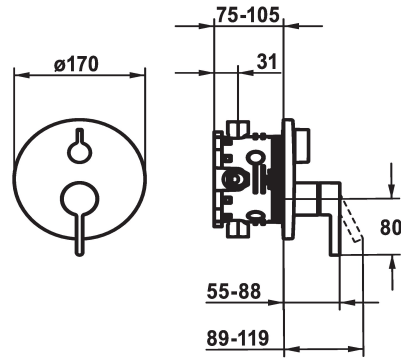

KWC BEVO Trim kit - Lever mixer - Tub

Modell-Linie: BEVO | 20.424.500.176
Showers | Exposed bath mixer

KWC-No.
124634 chromeline, Trim kit
124636 chromeline, Trim kit, with vacuum breaker
125027 matt black, Trim kit
125028 matt black, Trim kit, with vacuum breaker
125054 brushed steel, Trim kit
125055 brushed steel, Trim kit, with vacuum breaker

* Trim kit with function unit
* Outflow top and below
* Turning handle for diverter
* KWC cartridge M 35 H
- with ceramic discs
- flow rate and temperature continuously variable
* Scope of delivery:

- Function unit, lever, cap, sleeve, cover plate, holder for escutcheon, diverter
- Fastening of the cover plate without screws
* To be ordered separately:
- Unit for concealed installation KWC BLUEBOX®
½", without shut-off valve, 39.999.900.931
¾" (½"), with shut-off valve, 39.999.910.931

Technical Data
Flow rate
Diameter
Handling
Color code
Installation type
Faucet_typ
Acoustic group
Concealed unit
Energy label
material

19 l/min (3 bar)
D170
front lever
matt black
Wall mounted
Lever mixer
I
Trim kit
C
Brass

Optional Accessories

KWC BEVO

Trim kit - Lever mixer - Tub

Modell-Linie: BEVO | 20.424.500.176

Showers | Exposed bath mixer

BLUEBOX Alignment set

537593
Z.537.593

BLUEBOX Extension set 15 mm