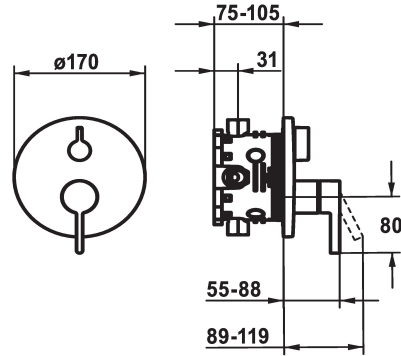

## KWC BEVO Trim kit - Lever mixer - Tub

Modell-Linie: BEVO | 20.424.500.176  
Showers | Exposed bath mixer

KWC-No.
<b>124634</b> chromeline, Trim kit
<b>124636</b> chromeline, Trim kit, with vacuum breaker
<b>125027</b> matt black, Trim kit
<b>125028</b> matt black, Trim kit, with vacuum breaker
<b>125054</b> brushed steel, Trim kit
<b>125055</b> brushed steel, Trim kit, with vacuum breaker

\* Trim kit with function unit  
\* Outflow top and below  
\* Turning handle for diverter  
\* KWC cartridge M 35 H  
- with ceramic discs  
- flow rate and temperature continuously variable  
\* Scope of delivery:

- Function unit, lever, cap, sleeve, cover plate, holder for escutcheon, diverter  
- Fastening of the cover plate without screws  
\* To be ordered separately:  
- Unit for concealed installation KWC BLUEBOX®  
½", without shut-off valve, 39.999.900.931  
¾" (½"), with shut-off valve, 39.999.910.931

Technical Data
Flow rate
Diameter
Handling
Color code
Installation type
Faucet_typ
Acoustic group
Concealed unit
Energy label
material

19 l/min (3 bar)
D170
front lever
matt black
Wall mounted
Lever mixer
I
Trim kit
C
Brass