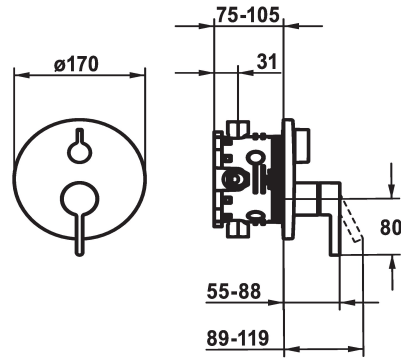

KWC BEVO Trim kit - Lever mixer - Tub

Modell-Linie: BEVO | 20.424.500.176
Showers | Exposed bath mixer

| KWC-No. |
|---|
| 124634 chromeline, Trim kit |
| 124636 chromeline, Trim kit, with vacuum breaker |
| 125027 matt black, Trim kit |
| 125028 matt black, Trim kit, with vacuum breaker |
| 125054 brushed steel, Trim kit |
| 125055 brushed steel, Trim kit, with vacuum breaker |

* Trim kit with function unit
* Outflow top and below
* Turning handle for diverter
* KWC cartridge M 35 H
- with ceramic discs
- flow rate and temperature continuously variable
* Scope of delivery:

- Function unit, lever, cap, sleeve, cover plate, holder for escutcheon, diverter
- Fastening of the cover plate without screws
* To be ordered separately:
- Unit for concealed installation KWC BLUEBOX®
½", without shut-off valve, 39.999.900.931
¾" (½"), with shut-off valve, 39.999.910.931

| Technical Data |
|-------------------|
| Flow rate |
| Diameter |
| Handling |
| Color code |
| Installation_type |
| Faucet_typ |
| G_Acoustic group |
| Concealed_unit |
| Energy Label |
| material |

| |
|------------------|
| 19 l/min (3 bar) |
| D170 |
| front lever |
| matt black |
| Wall mounted |
| Lever mixer |
| I |
| Trim kit |
| C |
| Brass |

Optional Accessories

KWC BEVO

Trim kit - Lever mixer - Tub