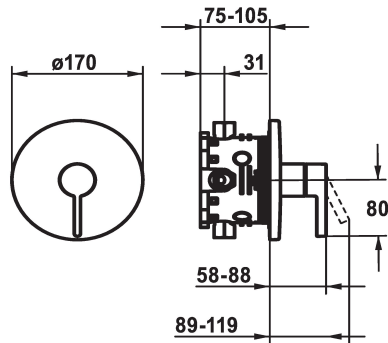

## KWC BEVO

Trim kit - Lever mixer - Shower

Modell-Linie: BEVO | 21.424.500.176

Duschar | Hydraulické sprchy

### KWC-No.

**124632**  
chromeline, Trim kit

**125025**  
matt black, Trim kit

**125052**  
brushed steel, Trim kit

### ATT-KWC-FARBCODE

chromeline

matt black

brushed steel

- \* Trim kit with function unit
- \* Outflow top or below
- \* KWC cartridge M 35 H
- with ceramic discs
- flow rate and temperature continuously variable
- \* Scope of delivery:

- Function unit, lever, cap, sleeve, cover plate, holder for escutcheon
- Fastening of the cover plate without screws
- \* To be ordered separately:
- Unit for concealed installation KWC BLUEBOX®
- ½", without shut-off valve, 39.999.900.931
- ¾" (½"), with shut-off valve, 39.999.910.931